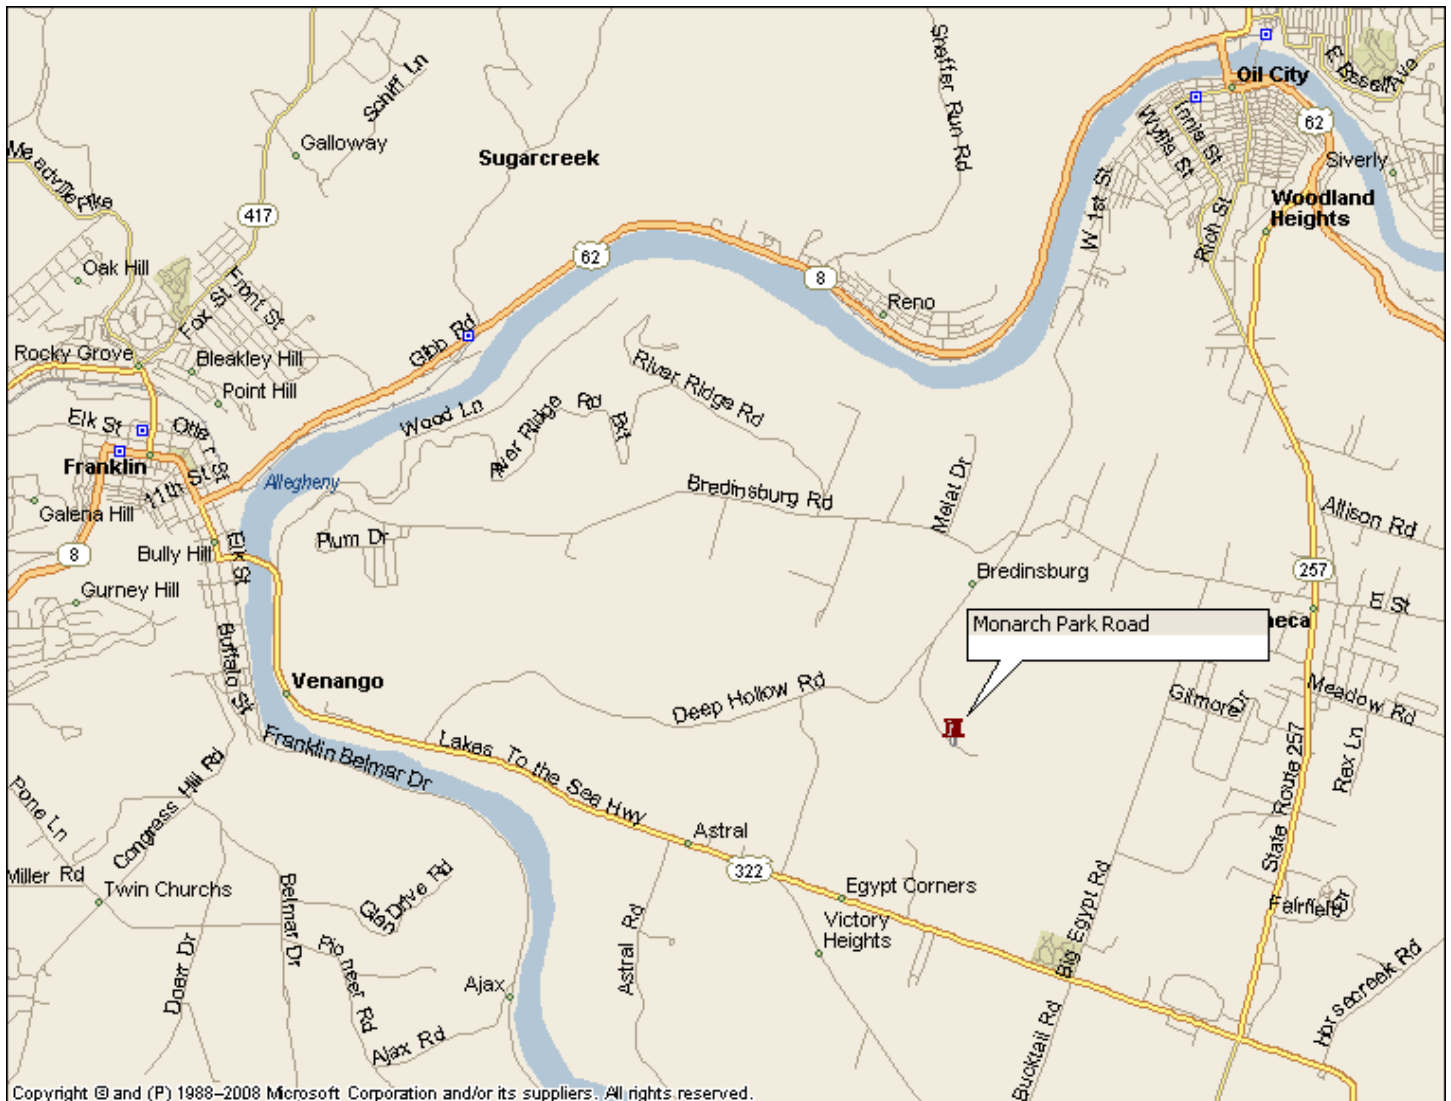

# DIRECTIONS TO MONARCH PARK

See driving directions below map.

## From Oil City, PA

1. Beginning anywhere on West 1st St. in Oil City, PA drive West toward Franklin.
2. At the corner of West 1st St. and Bredinsburg Rd. the name of West 1st St. changes to Deep Hollow Rd.
3. Follow Deep Hollow Rd. for 2.1 Miles.
4. Turn LEFT into Monarch Park Rd.

## From Franklin, PA

1. Beginning anywhere on Route 322, Liberty St. in Franklin, PA drive South.
2. Turn LEFT (East) onto US-322 [8th St.].
3. After 2.4 miles, turn LEFT onto Deep Hollow Rd.
4. After 5.8 miles, turn RIGHT onto Monarch Park Rd.